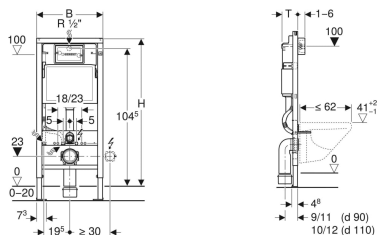

Geberit Duofix frame for wall-hung WC, 112 cm, with Delta concealed cistern 12 cm, flush plate Delta21

Example image

Application purposes

- For drywall construction
- For installation in part- or room-height prewall installations
- For installation in room-height installation walls
- For wall-hung WCs with connection dimensions in accordance with EN 33:2011
- For wall-hung WCs with projection up to 62 cm
- For floor constructions 0–20 cm

Characteristics

- Self-supporting frame, powder-coated
- Frame top open
- Frame with \varnothing 9 mm drilling holes for fastening in wood frame construction
- Frame with holes to receive Geberit Duofix wall anchors for elements with frame top open
- Frame prepared for support brackets for WC ceramic appliances with small contact surfaces
- Galvanized feet

Technical data

Maximum operating temperature, water	25 °C
Flush volume, factory setting	5.8 and 3 l
Flush volume large, adjustment range	4.5 / 6 / 7.5 l
Flush volume small, adjustment range	3-4 l

Scope of delivery

- Angle stop valve R 1/2", with adaptor ring
- Protection box for service opening, made of polystyrene foam
- 2 distance bolts
- Flush plate Delta21
- 2 wall anchors
- Connection set for WC, \varnothing 90 mm
- Connection bend 90° made of PE-HD, \varnothing 90 mm
- Adaptor socket made of PE-HD, \varnothing 90 / 110 mm
- 2 protection plugs
- Cup for flush volume reduction 4.0 / 2.6 l
- Crossbar for panelling support
- 2 threaded rods M12
- Fastening material