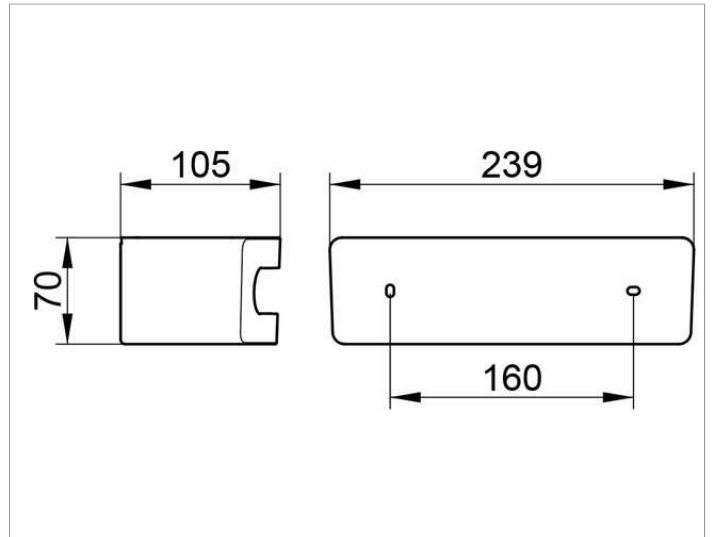

**Elegance NEW**  
11658010000 Shower basket

**PRODUCT**

**DRAWING**

**PRODUCT ATTRIBUTES**

two parts: metal basket and detachable  
synthetic insert, soap resistant, shutterproof, uv-protected

**SURFACE**

chrome-plated/white

**SPECIFICATIONS**

KEUCO ELEGANCE sponge wire basket 11658010000  
Two parts: metal basket (chrome-plated) and detachable (white)  
Synthetic insert, soap resistant, unbreakable, uv-protected  
chrome-plated sponge basket for corner installation in an elegant  
design,  
easy to clean,  
total depth 105 mm, width 239 mm, height 70 mm,  
incl. corrosion-free mounting material